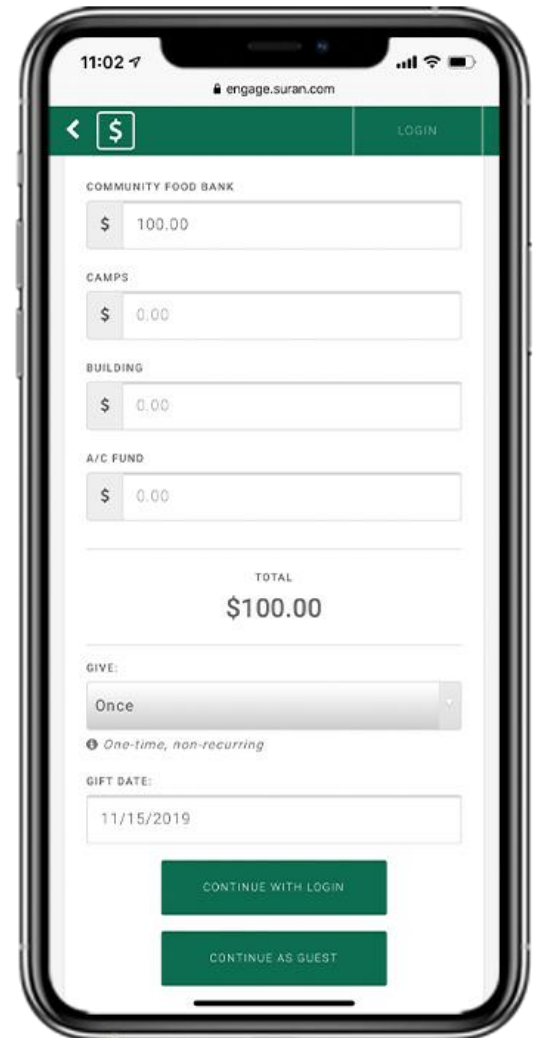

# WELCOME TO ENGAGE!

CDM+ Engage is an easy-to-use, mobile-optimized system of tools for online giving, building community, and strengthening event registration.

## Features of Engage

- Give a one-time and/or recurring e-gift
- Schedule a future gift
- View your giving history
- Register for regional events
- Update your phone/email
- Upload a photo
- Connect with members in your groups

## Access Engage

Access the Engage portal at [www.kansasdisciples.org/give](http://www.kansasdisciples.org/give) or scan QR code